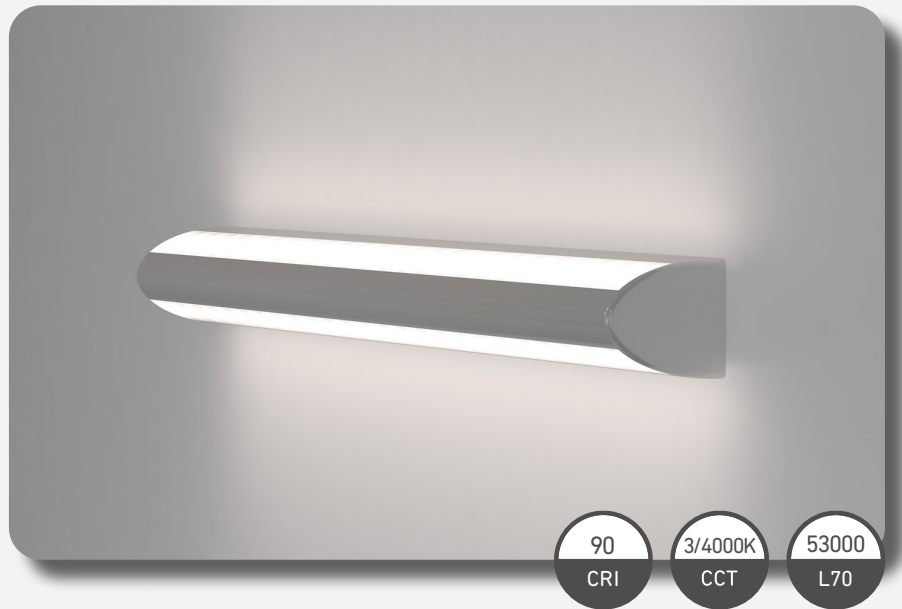

PLANET
LIGHTING

Aura H

Overbed light

Offering a sleek design, excellent glare control and supreme lighting versatility, the Planet Lighting Aura H overbed light gives patients and staff the lighting they need to thrive.

AURA FEATURES

Slimline design

Aluminium body

Antimicrobial coating

Individual switching of uplight and downlight

High efficacy of 150 lm/W

Easy to clean

Excellent glare control

1000mm and 500mm length options

90 CRI	3/4000K CCT	53000 L70
-----------	----------------	--------------

GENERAL SPECIFICATIONS

- CRI: 90
- Colour temperature: 3000k and 4000k option
- Efficacy 150 lm/W
- Dimensions (mm):
S (standard) model: 1000 x 88 x 80
C (compact) model: 500 x 88 x 80