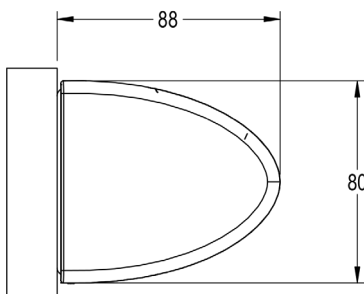

1000mm and 500mm length options

90 CRI	3/4000K CCT	53000 L70
-----------	----------------	--------------

GENERAL SPECIFICATIONS

- CRI: 90
- Colour temperature: 3000k and 4000k option
- Efficacy 150 lm/W
- Dimensions (mm):
S (standard) model: 1000 x 88 x 80
C (compact) model: 500 x 88 x 80