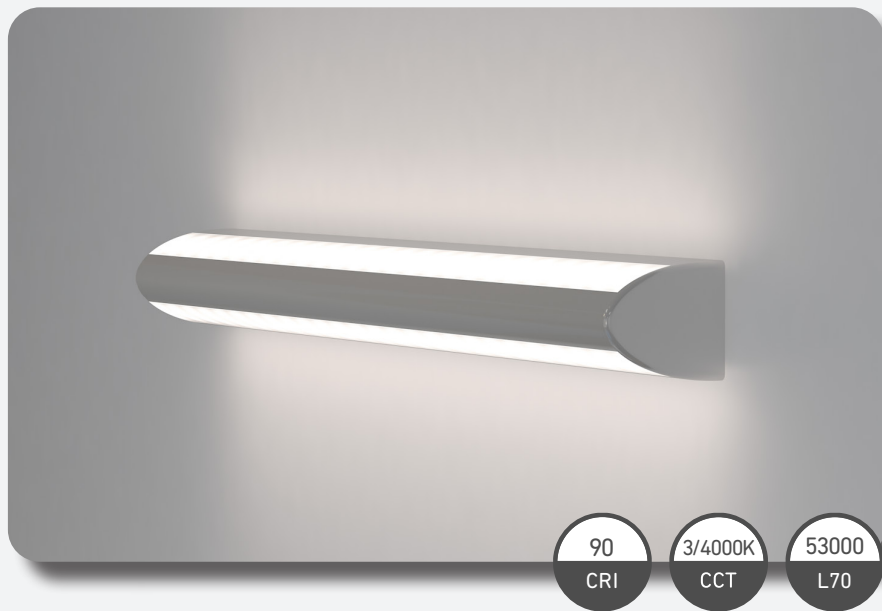

Aura D

Overbed light

Offering a sleek design, dimming control and supreme lighting versatility, the Planet Lighting Aura D overbed light gives patients and staff the lighting they need to thrive.

AURA FEATURES

Slimline design

Aluminium body

Antimicrobial coating

Individual switching of uplight and downlight

High efficacy of 150 lm/W

Dimming control

Easy to clean

Excellent glare control

1000mm and 500mm length options

90 CRI   3/4000K CCT   53000 L70

ANTIMICROBIAL SILVER ION TECHNOLOGY   MULTI APPLICATION   MADE IN AUSTRALIA   ANTI GLARE   HIGH EFFICIENCY   3 YEAR WARRANTY

GENERAL SPECIFICATIONS

- CRI: 90
- Colour temperature: 3000k and 4000k option
- Efficacy 150 lm/W
- Dimensions (mm):
  S (standard) model: 1000 x 88 x 80
  C (compact) model: 500 x 88 x 80