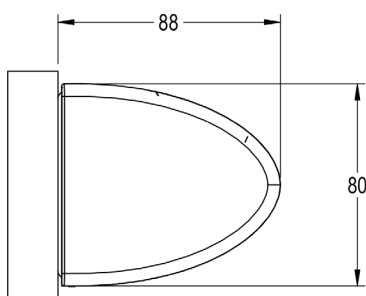

### GENERAL SPECIFICATIONS

- CRI: 90
- Colour temperature: 3000k and 4000k option
- Efficacy 150 lm/W
- Dimensions (mm):  
S (standard) model: 1000 x 88 x 80  
C (compact) model: 500 x 88 x 80