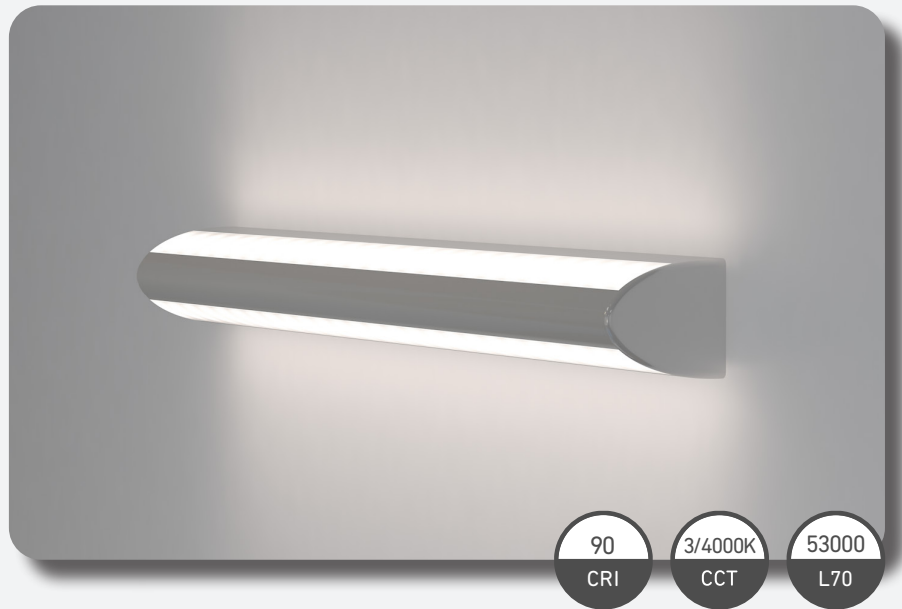

PLANET
LIGHTING

Aura B

Overbed light

Offering a sleek design, excellent glare control and supreme lighting versatility, the Planet Lighting Aura B overbed light gives patients and staff the lighting they need to thrive.

AURA FEATURES

- Slimline design
- Aluminium body
- Antimicrobial coating
- Easy to clean
- Excellent glare control
- High efficacy of 150 lm/W
- 3000K / 4000K option
- CRI 90

90
CRI

3/4000K
CCT

53000
L70

ANTIMICROBIAL
SILVER ION
TECHNOLOGY

MULTI
APPLICATION

MADE IN
AUSTRALIA

ANTI
GLARE

HIGH
EFFICIENCY

3
YEAR
WARRANTY

GENERAL SPECIFICATIONS

- CRI: 90
- Colour temperature: 3000k and 4000k option
- Efficacy 150 lm/W
- Dimensions (mm): 500 x 88 x 80