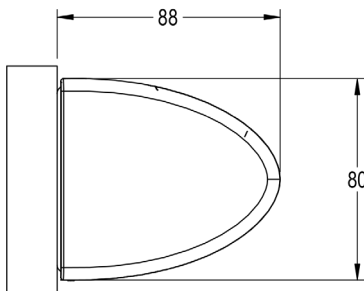

MULTI
APPLICATION

MADE IN
AUSTRALIA

ANTI
GLARE

HIGH
EFFICIENCY

3
YEAR
WARRANTY

GENERAL SPECIFICATIONS

- CRI: 90
- Colour temperature: 3000k and 4000k option
- Efficacy 150 lm/W
- Dimensions (mm): 500 x 88 x 80