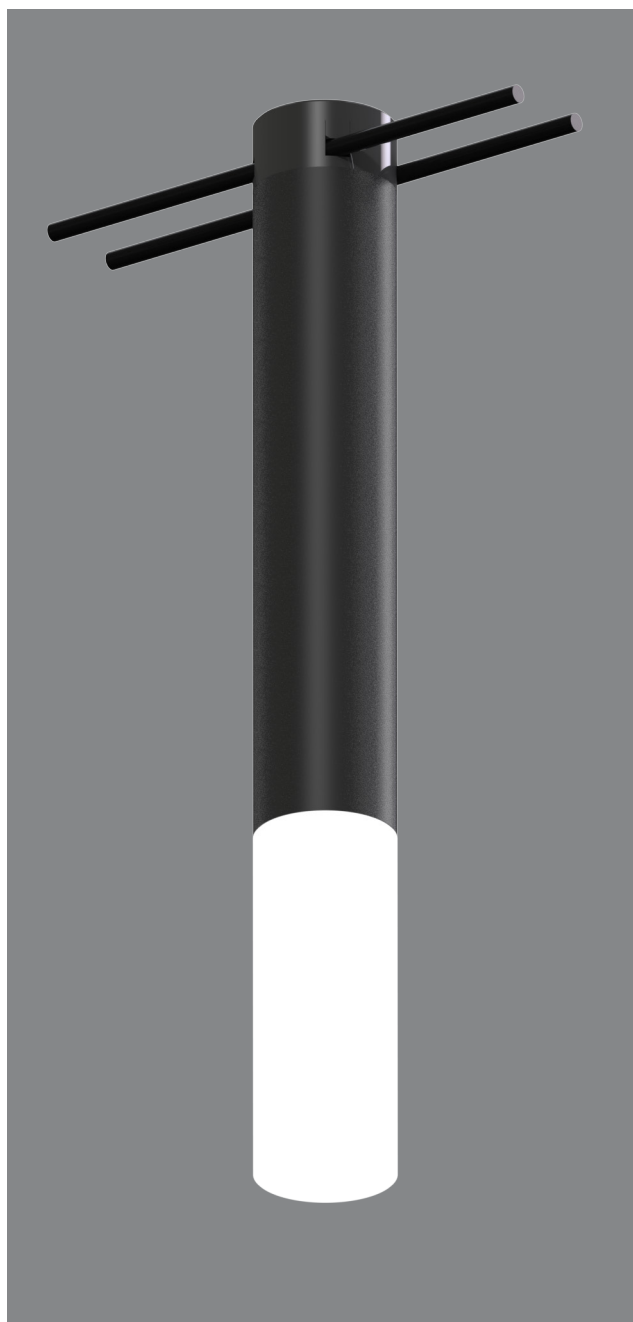

AIR WAND

MODERN FESTOON MAGIC

Transform the space into something magical with AIR Wand. Featuring a dual lighting effect: a soft, diffuse and glare-free ambient glow, and a clean narrow spot light with a beautifully defined edge.

COMPONENTS

- High efficiency Khatod diffuser
- Material: acrylic
- Complies with US UL94-V2

INSTALLATION

- Screw-on attachment

AIR GLOBE

MODERN FESTOON LANTERN

Celebration is in the air with AIR Globe: a modern update on traditional lantern lighting. Featuring a classic round festoon effect in a contemporary and high efficiency design. Available in 2 styles; closed and open cut-out. Designed exclusively for LED Puck AIR.

COMPONENTS

- High efficiency Khatod diffuser
- Material: polycarbonate
- Complies with US UL94-V2

INSTALLATION

- Screw-on attachment

GLOBE CLOSED

GLOBE OPEN

AIR SNOOT

ANTI GLARE. PRO COMFORT.

Say goodnight to glare with AIR's easy, screw-on snoot. Producing a narrow spot with zero side spill.

COMPONENTS

- Material: hard anodised aluminium

INSTALLATION

- Screw-on attachment