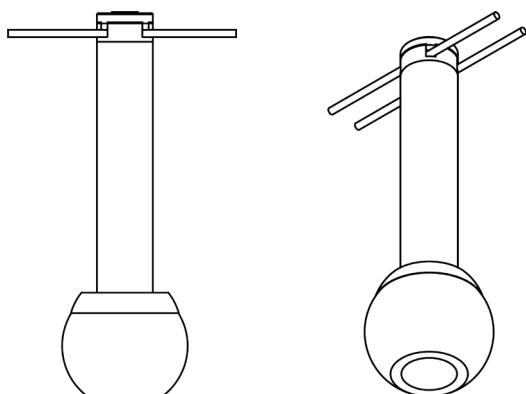

COMPONENTS

- High efficiency Khatod diffuser
- Material: acrylic
- Complies with US UL94-V2

INSTALLATION

- Screw-on attachment

AIR GLOBE

MODERN FESTOON LANTERN

Celebration is in the air with AIR Globe: a modern update on traditional lantern lighting. Featuring a classic round festoon effect in a contemporary and high efficiency design. Available in 2 styles; closed and open cut-out. Designed exclusively for LED Puck AIR.

COMPONENTS

- High efficiency Khatod diffuser
- Material: polycarbonate
- Complies with US UL94-V2

INSTALLATION

- Screw-on attachment

GLOBE CLOSED

GLOBE OPEN

AIR SNOOT

ANTI GLARE. PRO COMFORT.

Say goodnight to glare with AIR's easy, screw-on snoot. Producing a narrow spot with zero side spill.

COMPONENTS

- Material: hard anodised aluminium

INSTALLATION

- Screw-on attachment