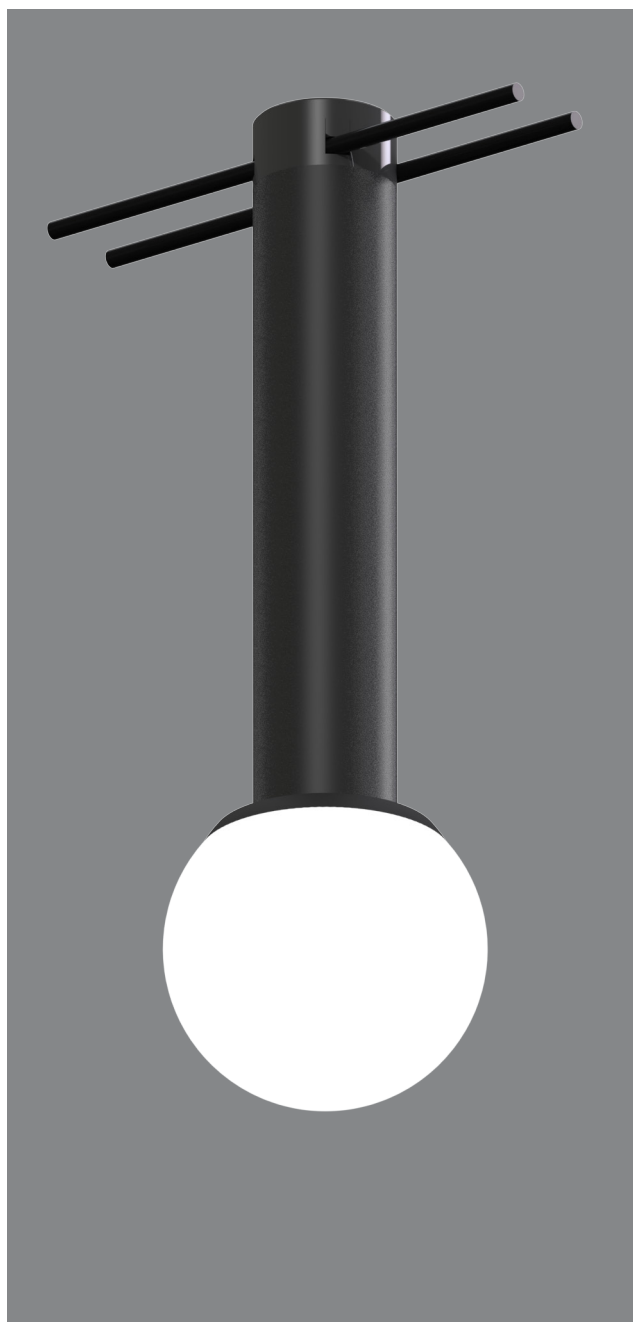

AIR WAND

MODERN FESTOON MAGIC

Transform the space into something magical with AIR Wand. Featuring a dual lighting effect: a soft, diffuse and glare-free ambient glow, and a clean narrow spot light with a beautifully defined edge.

COMPONENTS

- High efficiency Khatod diffuser
- Material: acrylic
- Complies with US UL94-V2

INSTALLATION

- Screw-on attachment

AIR GLOBE

MODERN FESTOON LANTERN

Celebration is in the air with AIR Globe: a modern update on traditional lantern lighting. Featuring a classic round festoon effect in a contemporary and high efficiency design. Available in 2 styles; closed and open cut-out. Designed exclusively for LED Puck AIR.

COMPONENTS

- High efficiency Khatod diffuser
- Material: polycarbonate
- Complies with US UL94-V2

INSTALLATION

- Screw-on attachment

GLOBE CLOSED

GLOBE OPEN

AIR SNOOT

ANTI GLARE. PRO COMFORT.

Say goodnight to glare with AIR's easy, screw-on snoot. Producing a narrow spot with zero side spill.

COMPONENTS

- Material: hard anodised aluminium

INSTALLATION

- Screw-on attachment