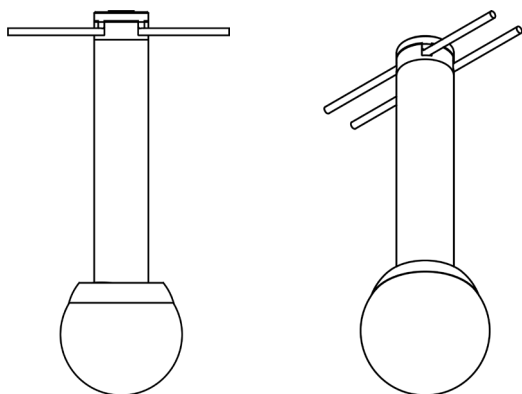

AIR WAND

MODERN FESTOON MAGIC

Transform the space into something magical with AIR Wand. Featuring a dual lighting effect: a soft, diffuse and glare-free ambient glow, and a clean narrow spot light with a beautifully defined edge.

COMPONENTS

- High efficiency Khatod diffuser
- Material: acrylic
- Complies with US UL94-V2

INSTALLATION

- Screw-on attachment

AIR GLOBE

MODERN FESTOON LANTERN

Celebration is in the air with AIR Globe: a modern update on traditional lantern lighting. Featuring a classic round festoon effect in a contemporary and high efficiency design. Available in 2 styles; closed and open cut-out. Designed exclusively for LED Puck AIR.

COMPONENTS

- High efficiency Khatod diffuser
- Material: polycarbonate
- Complies with US UL94-V2

INSTALLATION

- Screw-on attachment

GLOBE CLOSED

GLOBE OPEN

AIR SNOOT

ANTI GLARE. PRO COMFORT.

Say goodnight to glare with AIR's easy, screw-on snoot. Producing a narrow spot with zero side spill.

COMPONENTS

- Material: hard anodised aluminium

INSTALLATION

- Screw-on attachment