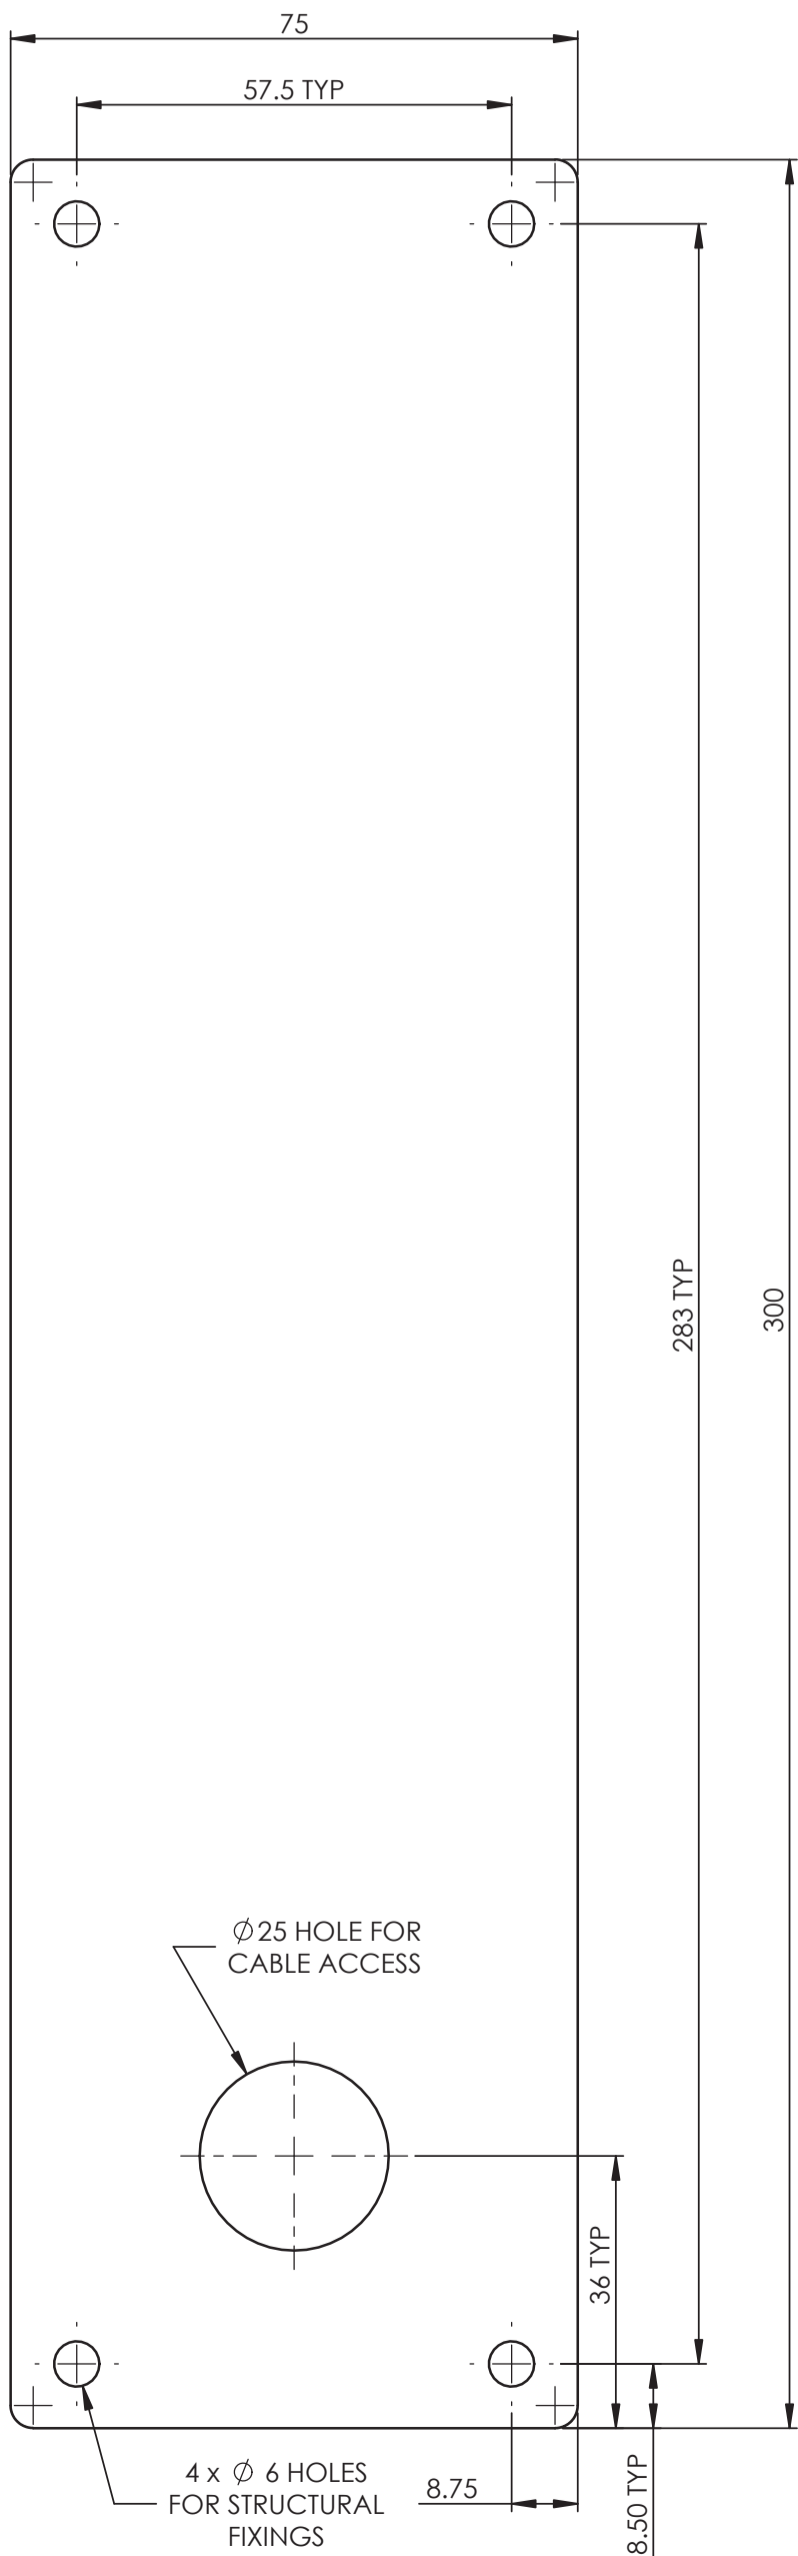

ULED WALL PLATE TEMPLATE
(VERSION PRE-FEB 2019)

DRAWING NAME:
ULED WALL PLATE TEMPLATE

DRAWING No: UL1505-22
REVISION NO: 01

SHEET SIZE: A3
SCALE 1:1

DATE: 09.05.2017
PLANETLIGHTING.COM

APPROX. INSTALL HEIGHT

NOTE: ALL MEASUREMENTS IN MM

NOTE: ALL MEASUREMENTS IN MM