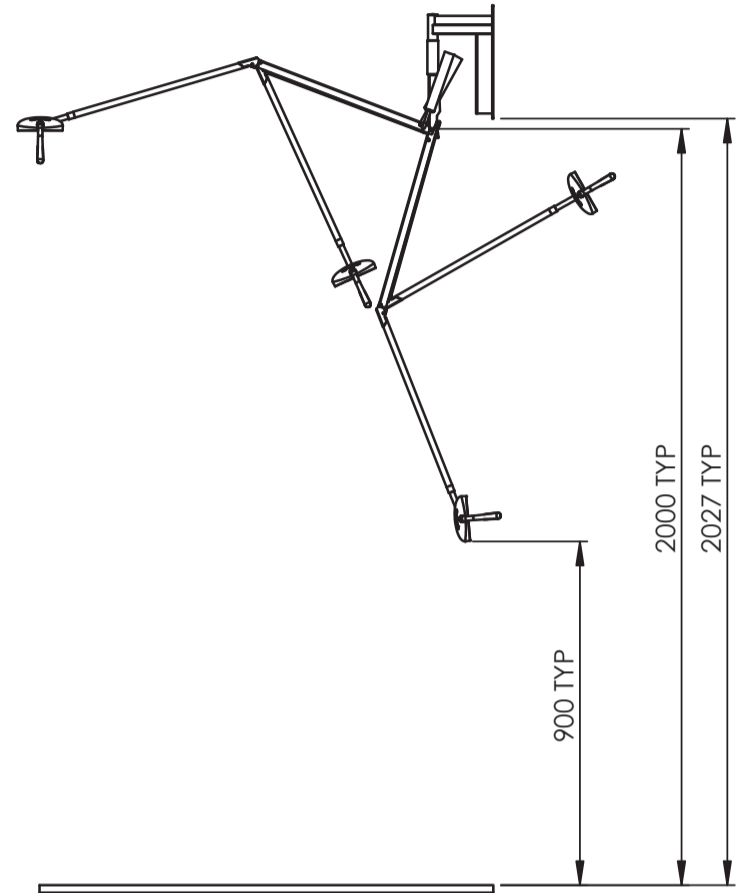

ULED WALL PLATE TEMPLATE
(VERSION PRE-FEB 2019)

DRAWING NAME:
ULED WALL PLATE TEMPLATE

DRAWING No: UL1505-22
REVISION NO: 01

SHEET SIZE: A3
SCALE 1:1

DATE: 09.05.2017
PLANETLIGHTING.COM

APPROX. INSTALL HEIGHT

NOTE: ALL MEASUREMENTS IN MM

NOTE: ALL MEASUREMENTS IN MM