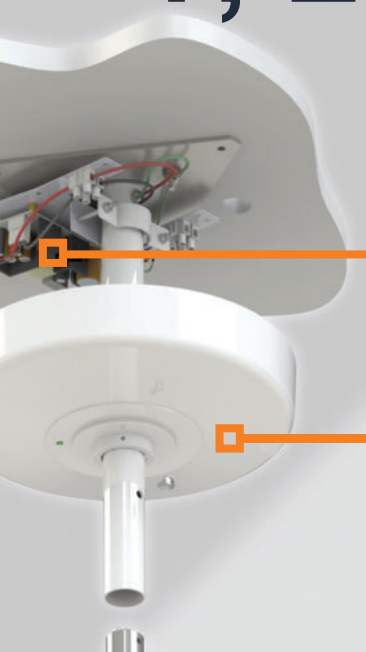

UPGRADE YOUR EXAMINATION LIGHTING

WITH **ULED & ULED PLUS**

COMES WITH A RETROFIT UPGRADE KIT

At Planet Medical, upgrading is always easy. Not only are our examination lights extremely durable, but they are also backward compliant with existing installations.

If your hospital or practice has invested in Planet Lightings examination lights, then you have the option to retrofit our latest product offerings into your existing ceiling mounts today.

CALL US NOW |

IT'S AS EASY AS 1, 2, 3!

1 REMOVE THE EXISTING SWIVEL BOSS AND PULL THROUGH THE NEW CABLE.

2 INSTALL NEW ELECTRONIC POWER SUPPLIER AND COVER.

3 INSTALL STATE OF THE ART EXAMINATION LIGHTING AND SAVE!

FINAL PRODUCT: