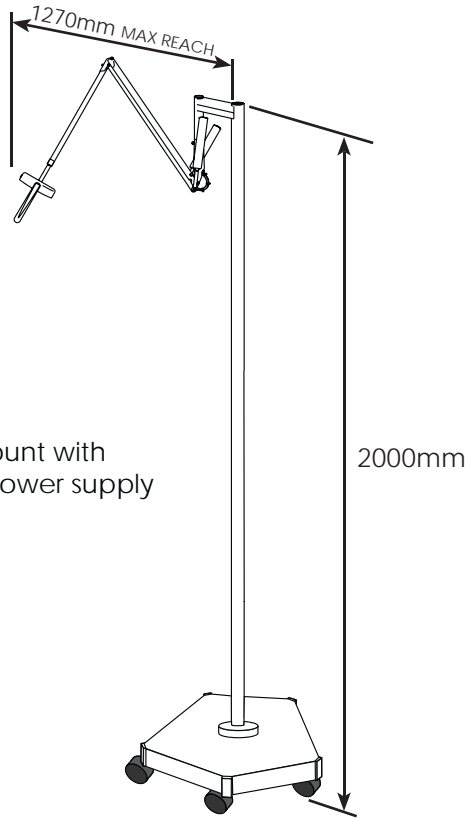

**MOUNTING OPTIONS "ULED" MODELS**

**UTLY**  
Trolley mount with integral power supply

TROLLEY WEIGHT = 25KG APPROX

**UC**  
Ceiling mount with integral power supply

**UC/CRD**  
Ceiling mount with Continuous Rotation Device and integral power supply

**UW**  
Wall mount with integral power supply

**UEX**  
Extended wall mount with integral power supply

**ORDERING INFORMATION**

When ordering please use product code ULED and specific mounting options as shown above.