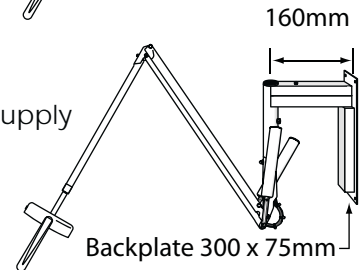

UW
Wall mount with integral power supply