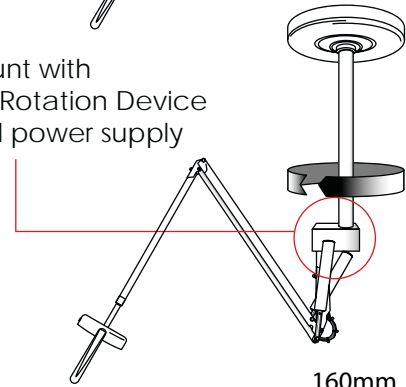

**MOUNTING OPTIONS "ULED" MODELS**

**UTLY**  
Trolley mount with integral power supply

TROLLEY WEIGHT = 25KG APPROX

**UC**  
Ceiling mount with integral power supply

**UC/CRD**  
Ceiling mount with Continuous Rotation Device and integral power supply

**UW**  
Wall mount with integral power supply

**UEX**  
Extended wall mount with integral power supply

**ORDERING INFORMATION**

When ordering please use product code ULED and specific mounting options as shown above.