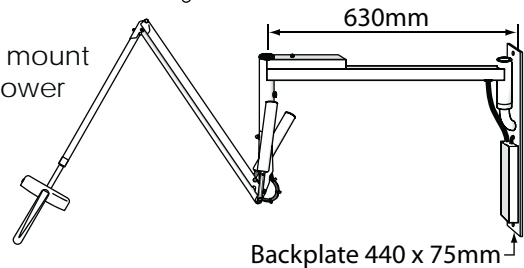

**MOUNTING OPTIONS "ULED" MODELS**

**UTLY**  
Trolley mount with integral power supply

TROLLEY WEIGHT = 25KG APPROX

**UC**  
Ceiling mount with integral power supply

**UC/CRD**  
Ceiling mount with Continuous Rotation Device and integral power supply

**UW**  
Wall mount with integral power supply

**UEX**  
Extended wall mount with integral power supply

**ORDERING INFORMATION**

When ordering please use product code ULED and specific mounting options as shown above.