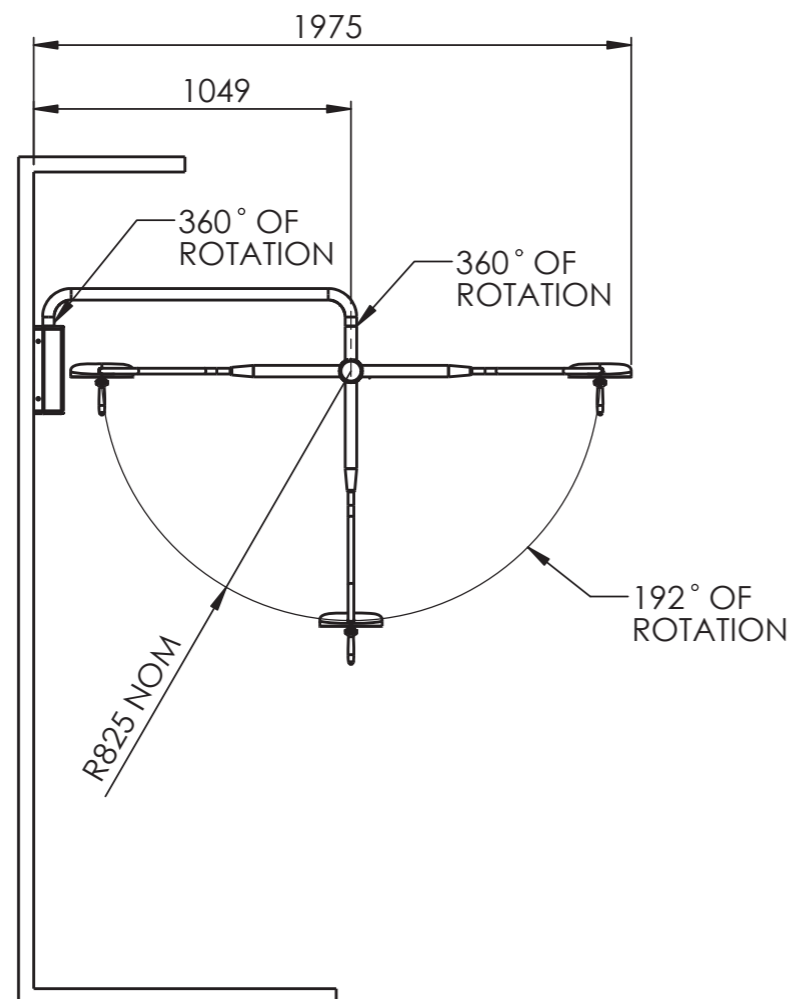

PHANTOM RANGE OF MOVEMENT

DRAWING NAME:  
PHANTOM RANGE OF MOVEMENT

DRAWING No: PHAN-M-01A  
REVISION NO: 01

SHEET SIZE: A3  
SCALE 1:25

DATE: 16.09.2019  
PLANETLIGHTING.COM

WALL MOUNT

CEILING MOUNT